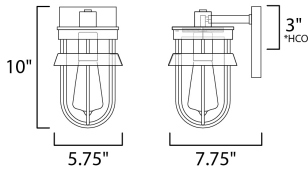

LAMPING

INPUT VOLTAGE : 120V
BULB : 1 x 60W Incandescent E26 Medium , 60W Total
BULB INCLUDED : (Not Included)
LIGHTING_DIRECTION : Down